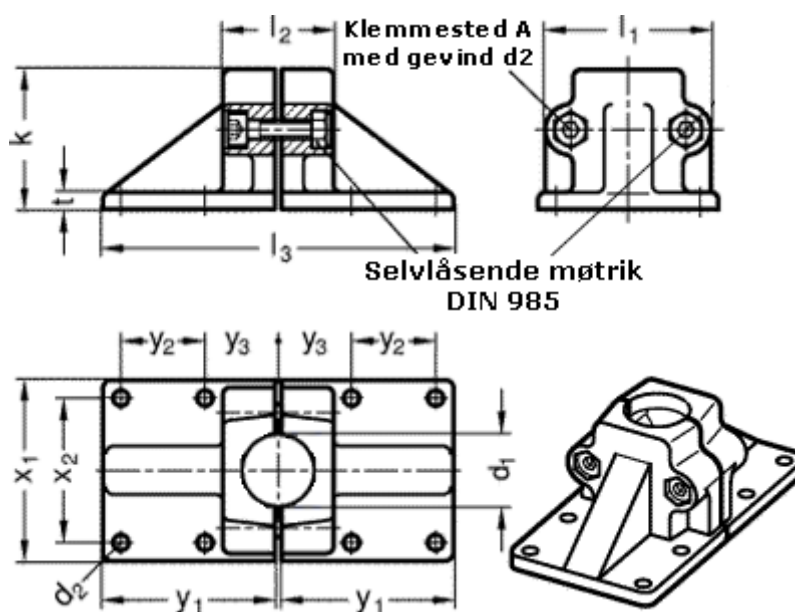

Article number: 20167B422SW

Description: Wide base clamp GN167-B42-2-SW
GN167

Measures

d1 = B42	x1 = 115
d2 = 11	x2 = 90
d3 = M10	y1 = 108
k = 91	y2 = 50
l1 = 98	y3 = 45
l2 = 70	
l3 = 218	
t = 14	